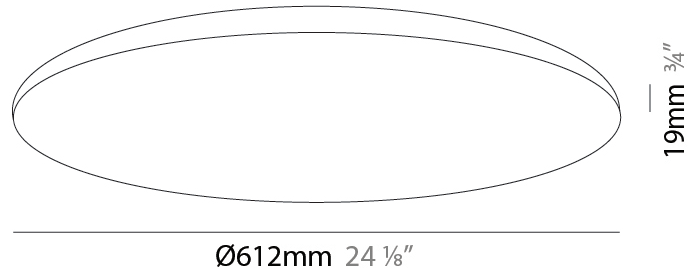

PROJECT
TYPE
SPECIFIER
QUANTITY
DATE

PEGASO SURFACE

A52029-

base number
Color   Finish
Temperature   Options

1. To build a product code in our configurator select the specify button on the base model # product page
2. To build a manual product code on this datasheet choose from the options listed below in blue font and add the suffix to the base model #

GENERAL

Series: Pegaso
Brand: Ivela
Division: Architectural
Mounting Type: Surface
Mounting Location: Wall / Ceiling
Subcategory: Panels

PHYSICAL

Shape: Round
Diameter (mm): 612
Diameter (in): 24 1/8
Height (mm): 19
Height (in): 3/4
Light Distribution: Direct
Diffuser: PMMA - Opal
Fixture Finish: WHI / BLK / GLD
Fixture Material: Aluminum

ELECTRICAL

Lamp Type: LED
Input Wattage (W): 38
Dimming: Tri-Mode (Non-Dimming and Phase Dimming (120Vac only) and 0-10V Dimming)
Driver Included: No
Driver Location: Remote
Driver Type: Constant Voltage - Universal
Driver Class: Class 2
Input Voltage (V): 120 - 277
Output Voltage (V): 24

LED

Color Temperature (°K): 2700 / 3000 / 4000
Max. Delivered Lumen (lm): 2160 / 2250 / 2385
Nominal Lumen (lm): 4320 / 4500 / 4770
CRI: >93 CRI
Lamp Life (hrs): 50000

OPTICAL

RATINGS AND CERTIFICATIONS

Certified By: CSA Certified to UL and CSA Standards
IP rating: IP20