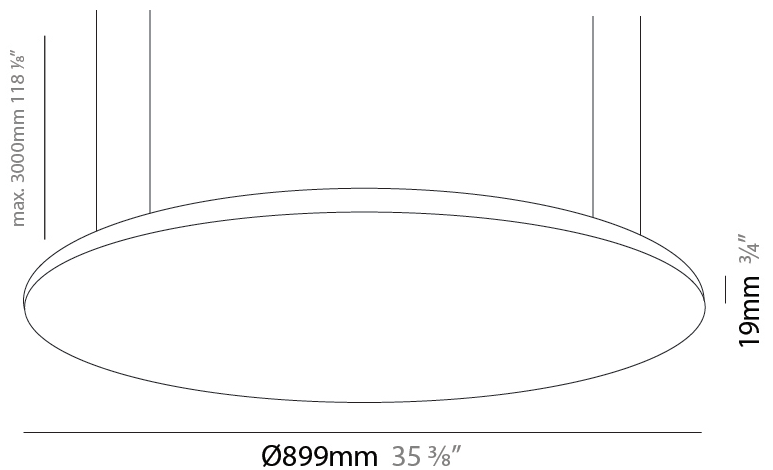

PROJECT
TYPE
SPECIFIER
QUANTITY
DATE

PEGASO SUSPENSION

A51060-

base number
Color   Finish
Temperature   Options

1. To build a product code in our configurator select the specify button on the base model # product page
2. To build a manual product code on this datasheet choose from the options listed below in blue font and add the suffix to the base model #

GENERAL

Series: Pegaso
Brand: Ivela
Division: Architectural
Mounting Type: Suspension
Mounting Location: Ceiling
Subcategory: Pendant

PHYSICAL

Shape: Round
Diameter (mm): 1216
Diameter (in): 47 ⁷/₈
Height (mm): 19
Height (in): 3/4
Max. Overall Height (mm): 2500
Max. Overall Height (in): 98 ⁷/₁₆
Light Distribution: Direct
Diffuser: Opal Polycarbonate
Fixture Finish: WHI / BLK / GLD
Fixture Material: Aluminum

ELECTRICAL

Lamp Type: LED
Input Wattage (W): 78
Dimming: Tri-Mode (Non-Dimming and Phase Dimming (120Vac only) and 0-10V Dimming)
Driver Included: No
Driver Location: Remote
Driver Type: Constant Voltage - Universal
Driver Class: Class 2
Input Voltage (V): 120 - 277
Output Voltage (V): 24

LED

Color Temperature (°K): 2700 / 3000 / 4000
Max. Delivered Lumen (lm): 4560 / 4750 / 5035
Nominal Lumen (lm): 9120 / 9500 / 10070
CRI: >93 CRI
Lamp Life (hrs): 50000

OPTICAL

RATINGS AND CERTIFICATIONS

Certified By: Certified for North American Standards
IP rating: IP20