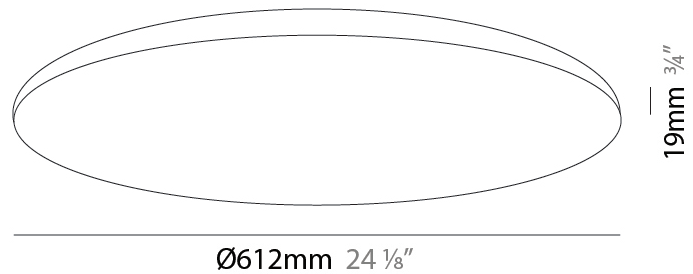

PEGASO RECESSED

A56179- -

base number   Color   Finish
Temperature   Options

1. To build a product code in our configurator select the specify button on the base model # product page
2. To build a manual product code on this datasheet choose from the options listed below in blue font and add the suffix to the base model #

GENERAL

Series: Pegaso
Brand: Ivela
Division: Architectural
Mounting Type: Recessed
Mounting Location: Ceiling
Subcategory: Panels

PHYSICAL

Shape: Round
Diameter (mm): 612
Diameter (in): 24 1/8
Height (mm): 19
Height (in): 3/4
Light Distribution: Direct
Diffuser: PMMA - Opal
Fixture Finish: WHI / BLK / GLD
Fixture Material: Aluminum

ELECTRICAL

Lamp Type: LED
Input Wattage (W): 38
Dimming: Tri-Mode (Non-Dimming and Phase Dimming (120Vac only) and 0-10V Dimming)
Driver Included: No
Driver Location: Remote
Driver Type: Constant Voltage - Universal
Driver Class: Class 2
Input Voltage (V): 120 - 277
Output Voltage (V): 24

LED

Color Temperature (°K): 2700 / 3000 / 4000
Max. Delivered Lumen (lm): 2160 / 2250 / 2385
Nominal Lumen (lm): 4320 / 4500 / 4770
CRI: >93 CRI
Lamp Life (hrs): 50000

OPTICAL

RATINGS AND CERTIFICATIONS

Certified By: CSA Certified to UL and CSA Standards
IP rating: IP20

PROJECT	_____
TYPE	_____
SPECIFIER	_____
QUANTITY	_____
DATE	_____