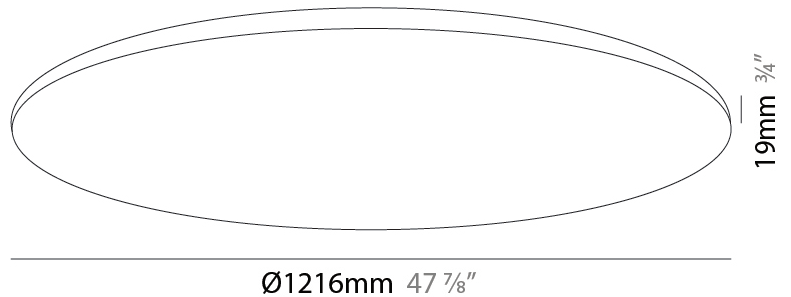

PROJECT	
TYPE	
SPECIFIER	
QUANTITY	
DATE	

PEGASO RECESSED

A56181- -

base number   Color   Finish
Temperature   Options

1. To build a product code in our configurator select the specify button on the base model # product page
2. To build a manual product code on this datasheet choose from the options listed below in blue font and add the suffix to the base model #

GENERAL

Series: Pegaso
Brand: Ivela
Division: Architectural
Mounting Type: Recessed
Mounting Location: Ceiling
Subcategory: Panels

PHYSICAL

Shape: Round
Diameter (mm): 1216
Diameter (in): 47 ⁷/₈
Height (mm): 19
Height (in): 3/4
Light Distribution: Direct
Diffuser: PMMA - Opal
Fixture Finish: WHI / BLK / GLD
Fixture Material: Aluminum

ELECTRICAL

Lamp Type: LED
Input Wattage (W): 76
Dimming: Tri-Mode (Non-Dimming and Phase Dimming (120Vac only) and 0-10V Dimming)
Driver Included: No
Driver Location: Remote
Driver Type: Constant Voltage - Universal
Driver Class: Class 2
Input Voltage (V): 120 - 277
Output Voltage (V): 24

LED

Color Temperature (°K): 2700 / 3000 / 4000
Max. Delivered Lumen (lm): 4560 / 4750 / 5035
Nominal Lumen (lm): 9120 / 9500 / 10070
CRI: >93 CRI
Lamp Life (hrs): 50000

OPTICAL

RATINGS AND CERTIFICATIONS

Certified By: CSA Certified to UL and CSA Standards
IP rating: IP20