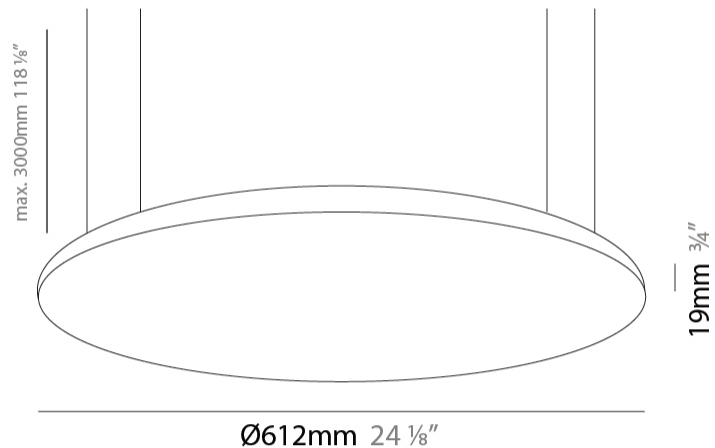

PEGASO SUSPENSION

A51058- -

base number
Color   Finish
Temperature   Options

1. To build a product code in our configurator select the specify button on the base model # product page
2. To build a manual product code on this datasheet choose from the options listed below in blue font and add the suffix to the base model #

GENERAL

Series: Pegaso
Brand: Ivela
Division: Architectural
Mounting Type: Suspension
Mounting Location: Ceiling
Subcategory: Pendant

PHYSICAL

Shape: Round
Diameter (mm): 612
Diameter (in): 24 1/8
Height (mm): 19
Height (in): 3/4
Max. Overall Height (mm): 2500
Max. Overall Height (in): 98 7/16
Light Distribution: Direct
Diffuser: Opal Polycarbonate
Fixture Finish: WHI / BLK / GLD
Fixture Material: Aluminum

ELECTRICAL

Lamp Type: LED
Input Wattage (W): 38
Dimming: Tri-Mode (Non-Dimming and Phase Dimming (120Vac only) and 0-10V Dimming)
Driver Included: No
Driver Location: Remote
Driver Type: Constant Voltage - Universal
Driver Class: Class 2
Input Voltage (V): 120 - 277
Output Voltage (V): 24

LED

Color Temperature (°K): 2700 / 3000 / 4000
Max. Delivered Lumen (lm): 2160 / 2250 / 2385
Nominal Lumen (lm): 4320 / 4500 / 4770
CRI: >93 CRI
Lamp Life (hrs): 50000

OPTICAL

RATINGS AND CERTIFICATIONS

Certified By: Certified for North American Standards
IP rating: IP20

PROJECT _____
TYPE _____
SPECIFIER _____
QUANTITY _____
DATE _____